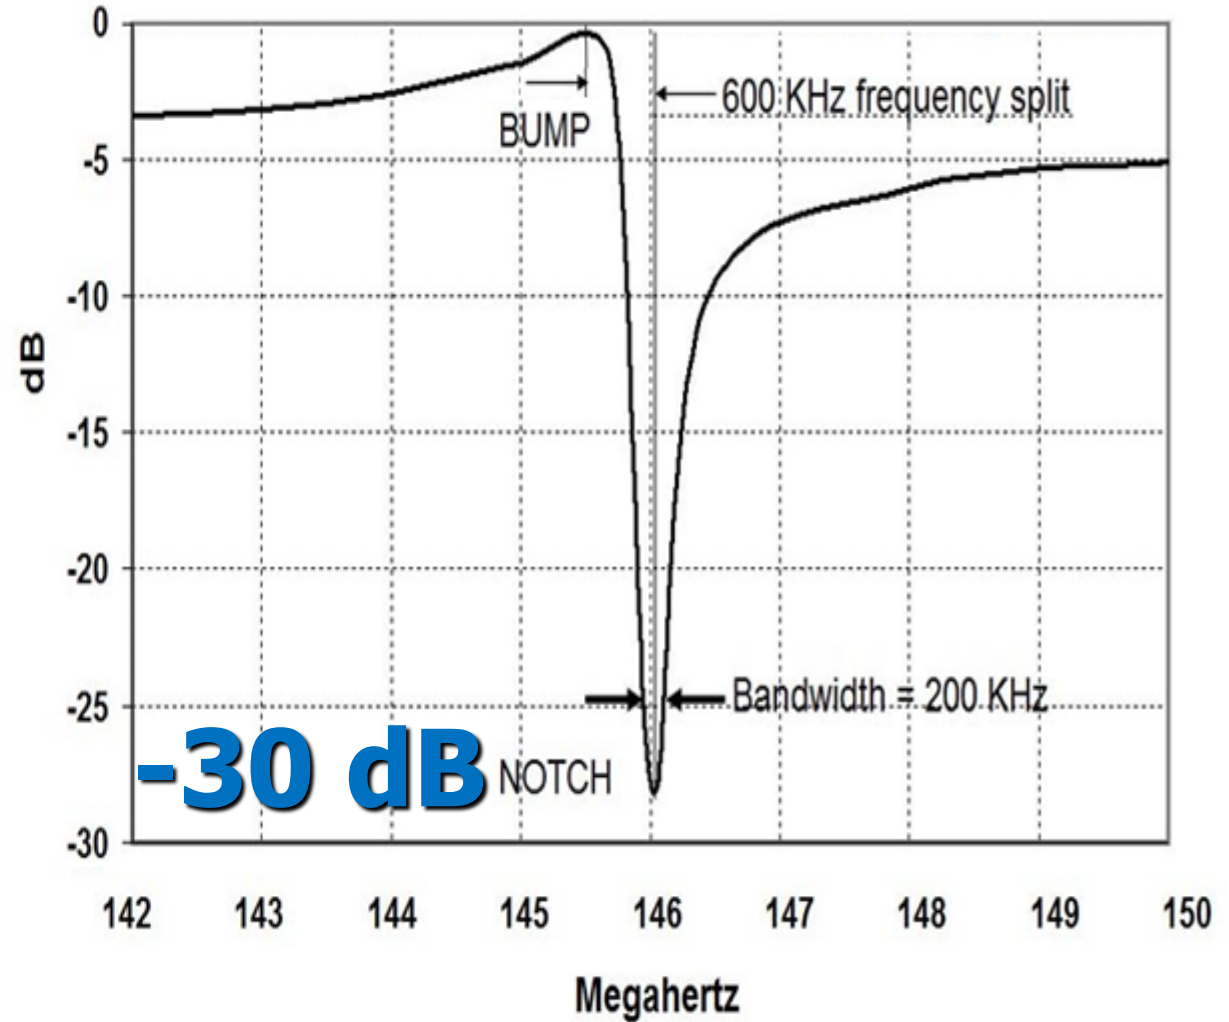

Notch (suck-out)