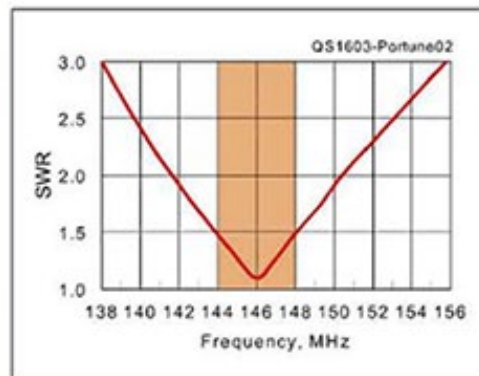

Figure 1 — Note the low visibility of the slot in my modified satellite TV dish.

Figure 2 — Bandwidth of a single-saw-blade-cut TV dish slot antenna.

Slot Antennas For Ham Radio

Used a
diplexer to
add 70cm slot