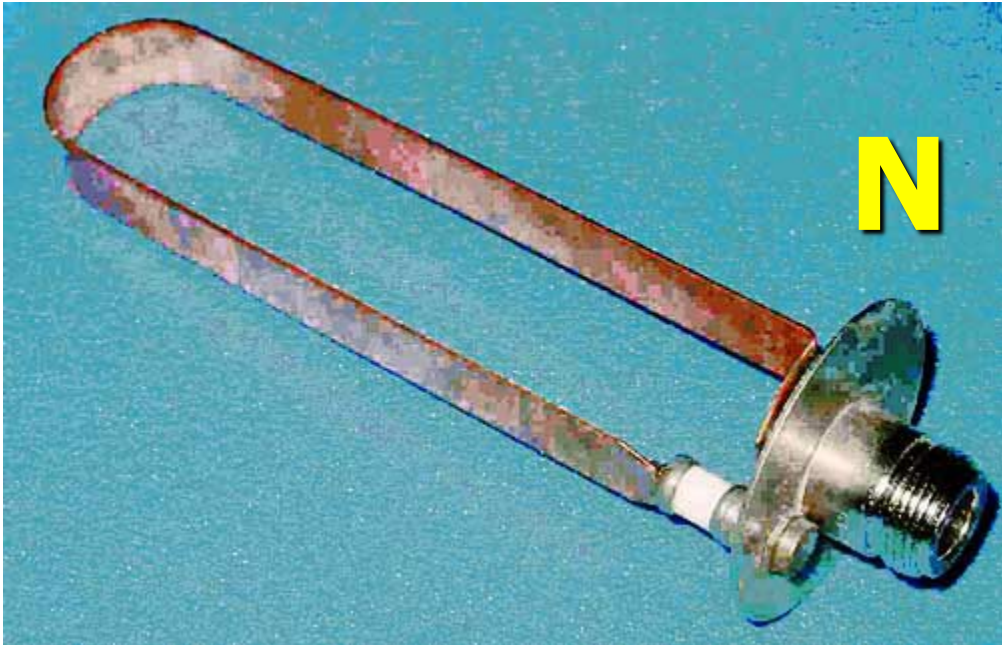

**High Power
Shorted $1/4$
Wavelength Resonant
Cavities**

Resonant Cavities

“Bottles
Cans”

Shorted $\lambda/4$
Coaxial TX Line

Making a Cavity Into a Filter

Series Through Cavity

Magnetic Coupling Loops

N