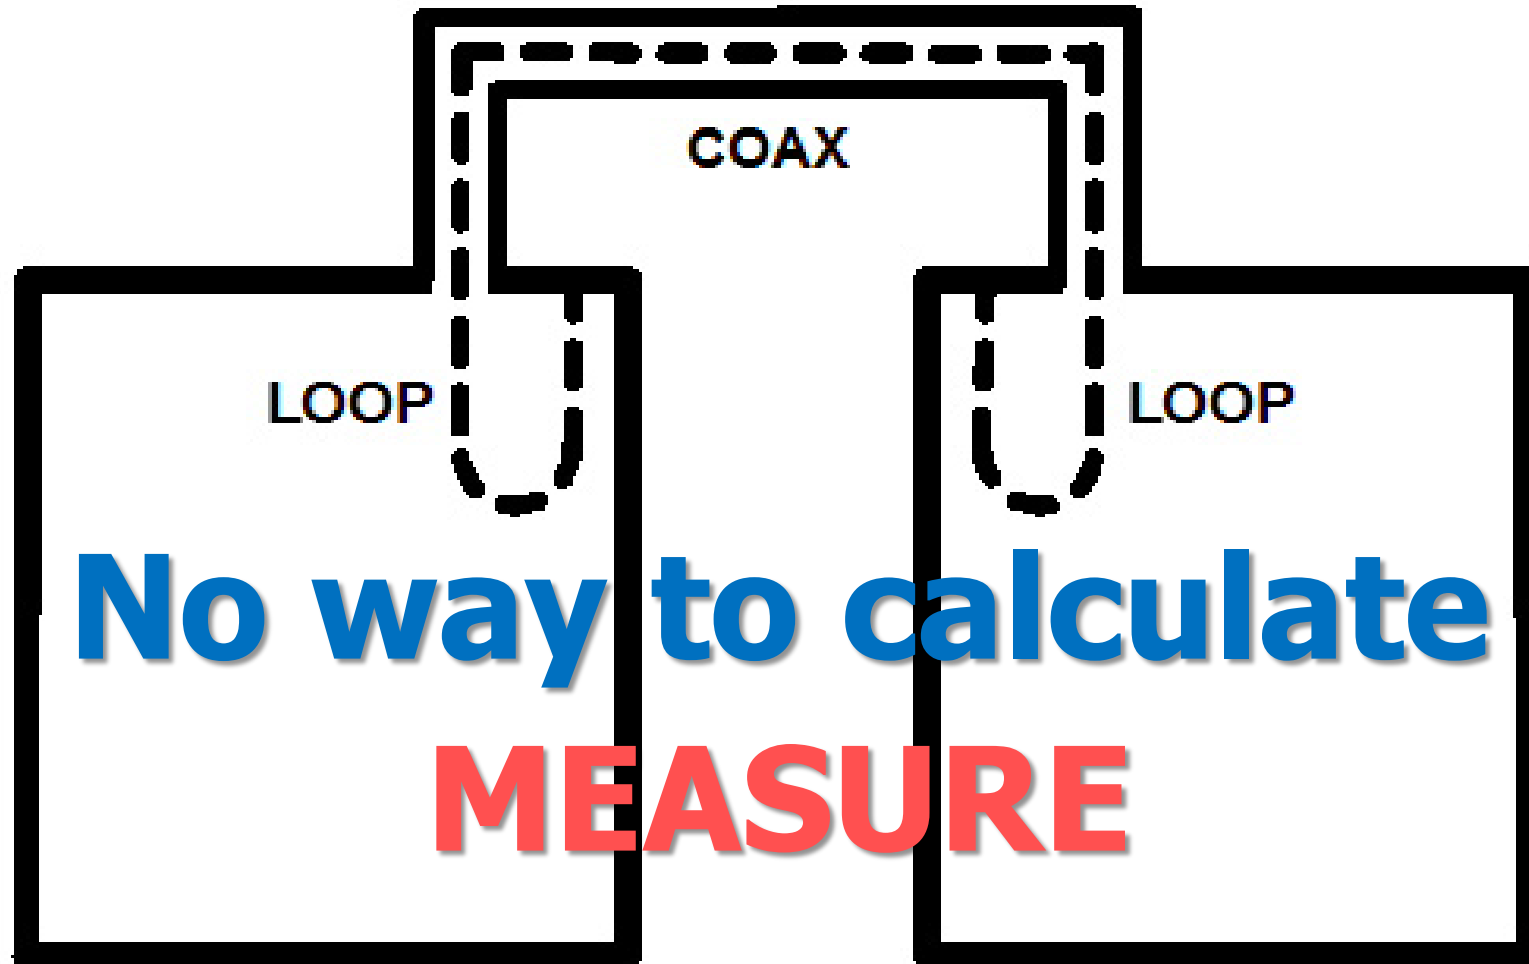

---> Total = Half Wavelength

**No way to calculate
MEASURE**