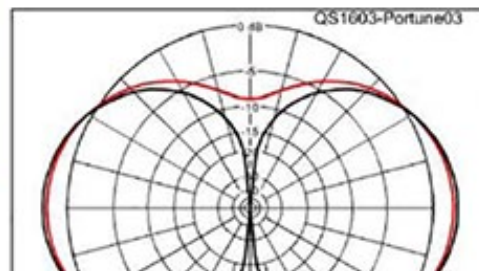

Figure 1 — Note the low visibility of the slot in my modified satellite TV dish.

Figure 2 — Bandwidth of a single-saw-blade-cut TV dish slot antenna.

Slot Antennas For Ham Radio

Used a
diplexer to
add 70cm slot