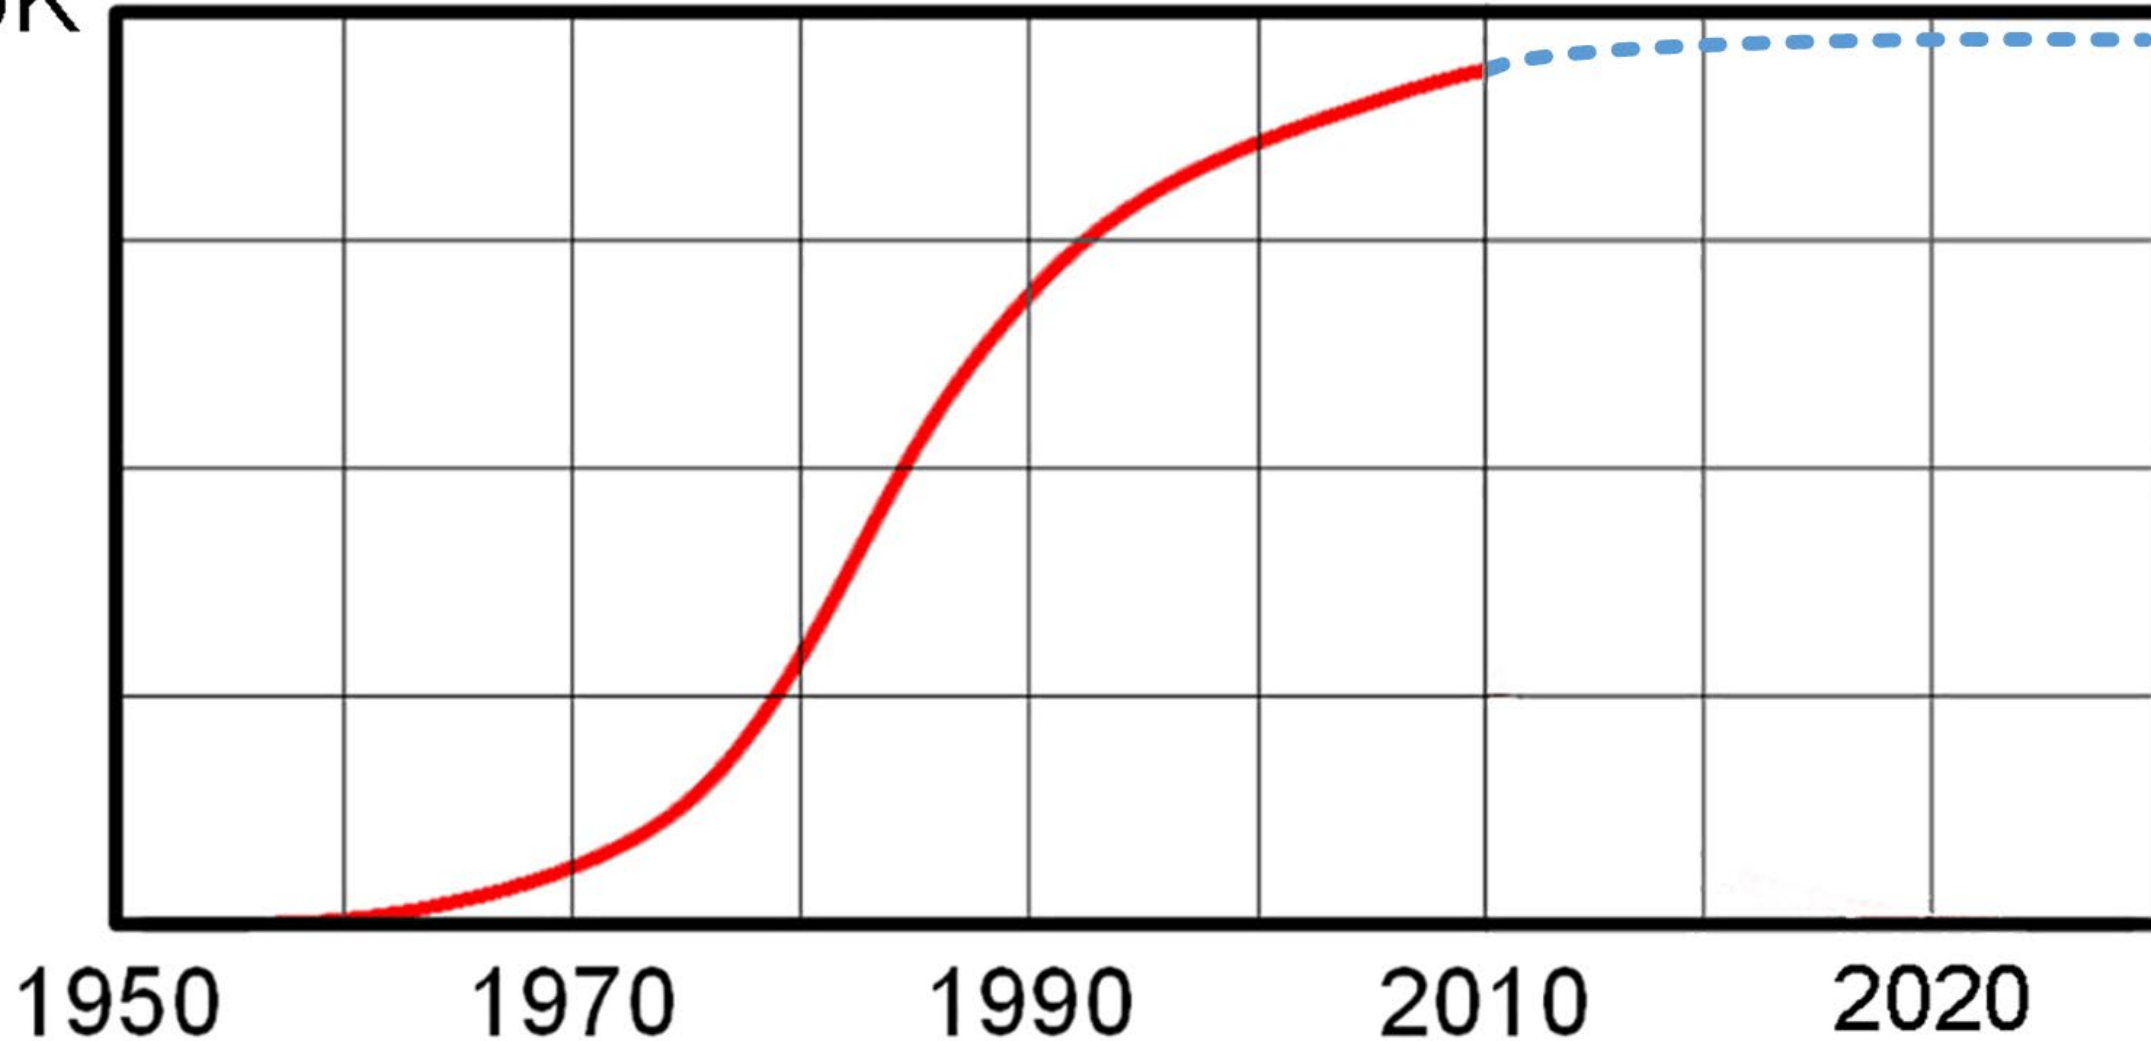

John Portune W6NBC

Transmitter

Receiver

DUPLExER

Two different RF devices > one antenna

FM Voice Repeaters

US FM Voice Repeaters

35K