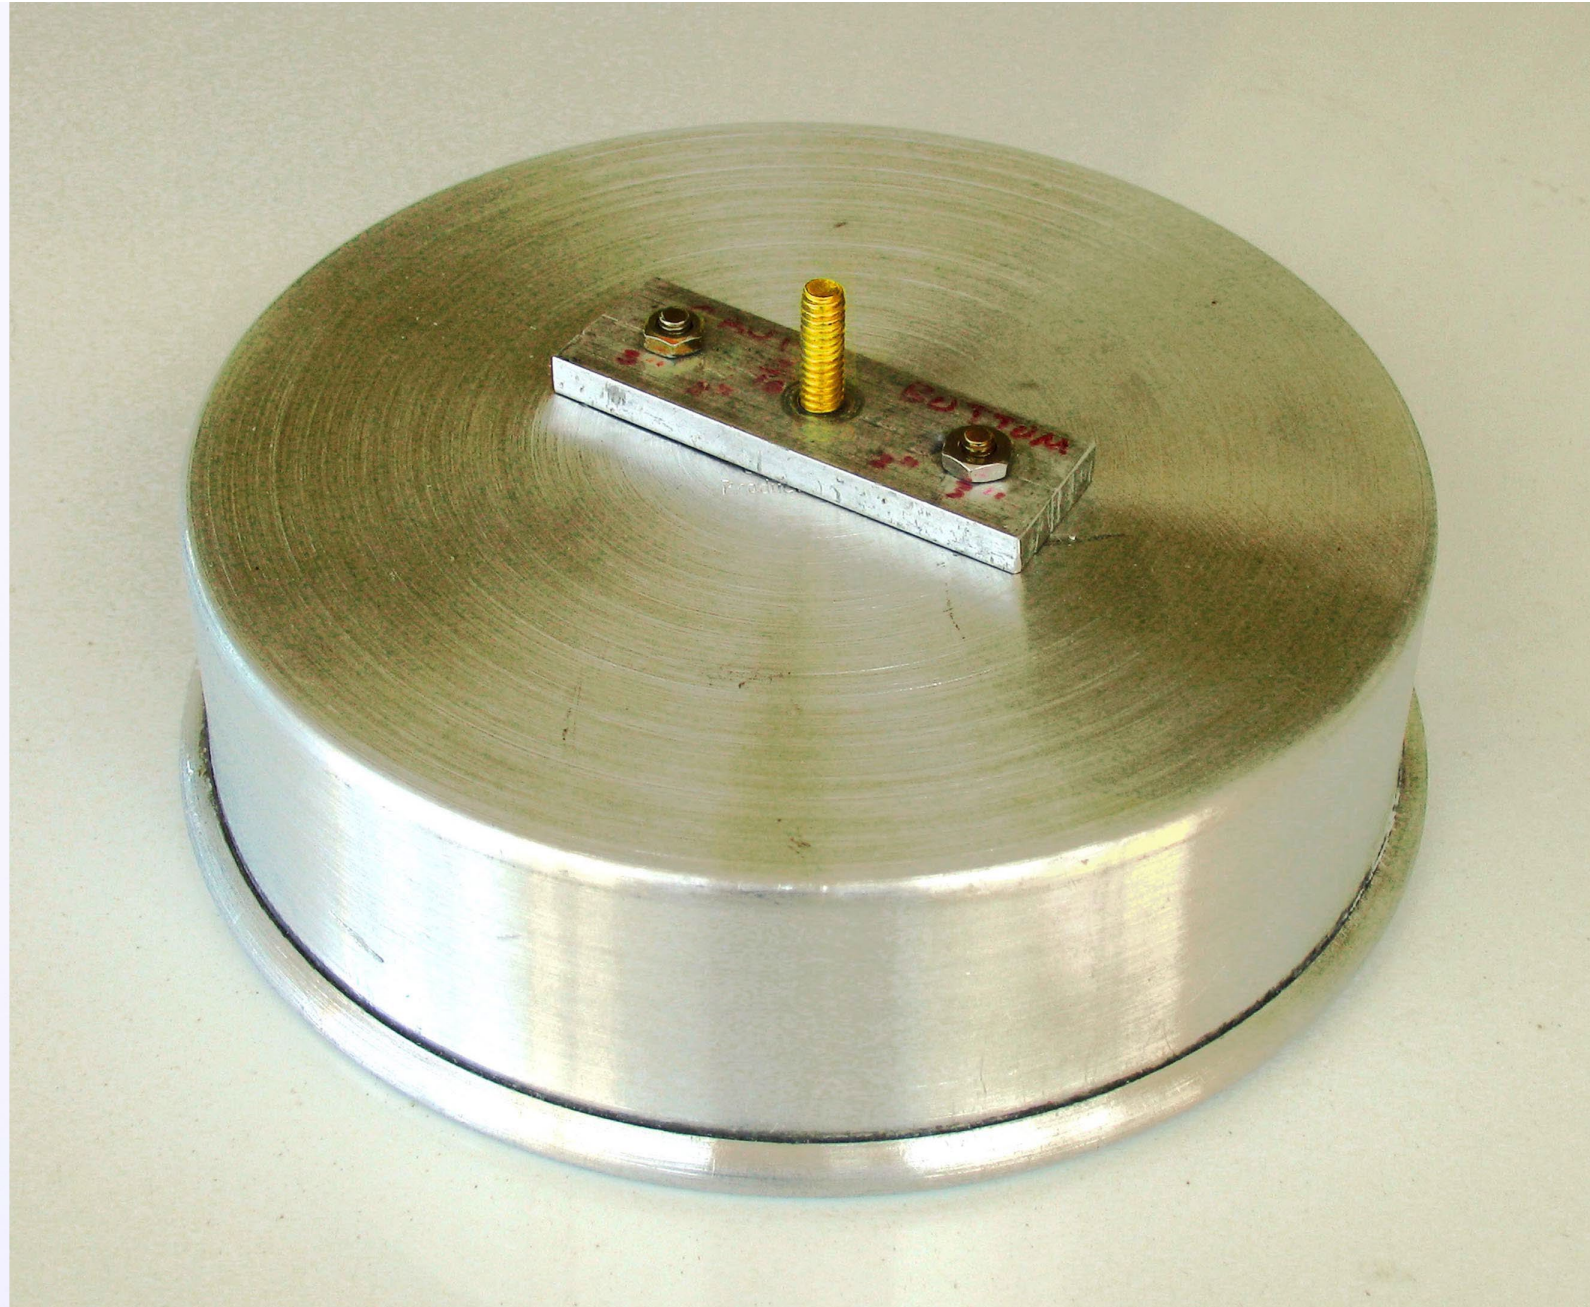

B_R (notch)

In Parallel with the Line

Cavity Types In a Duplexer

Home-Brew Example

3.6 to 1 ratio

Wilton Performance Pans Aluminum Round Cake Pan, Create Delicious Cakes, Mouthwatering Quiches and More in this Durable, Even-Heating Pan, 6-Inch