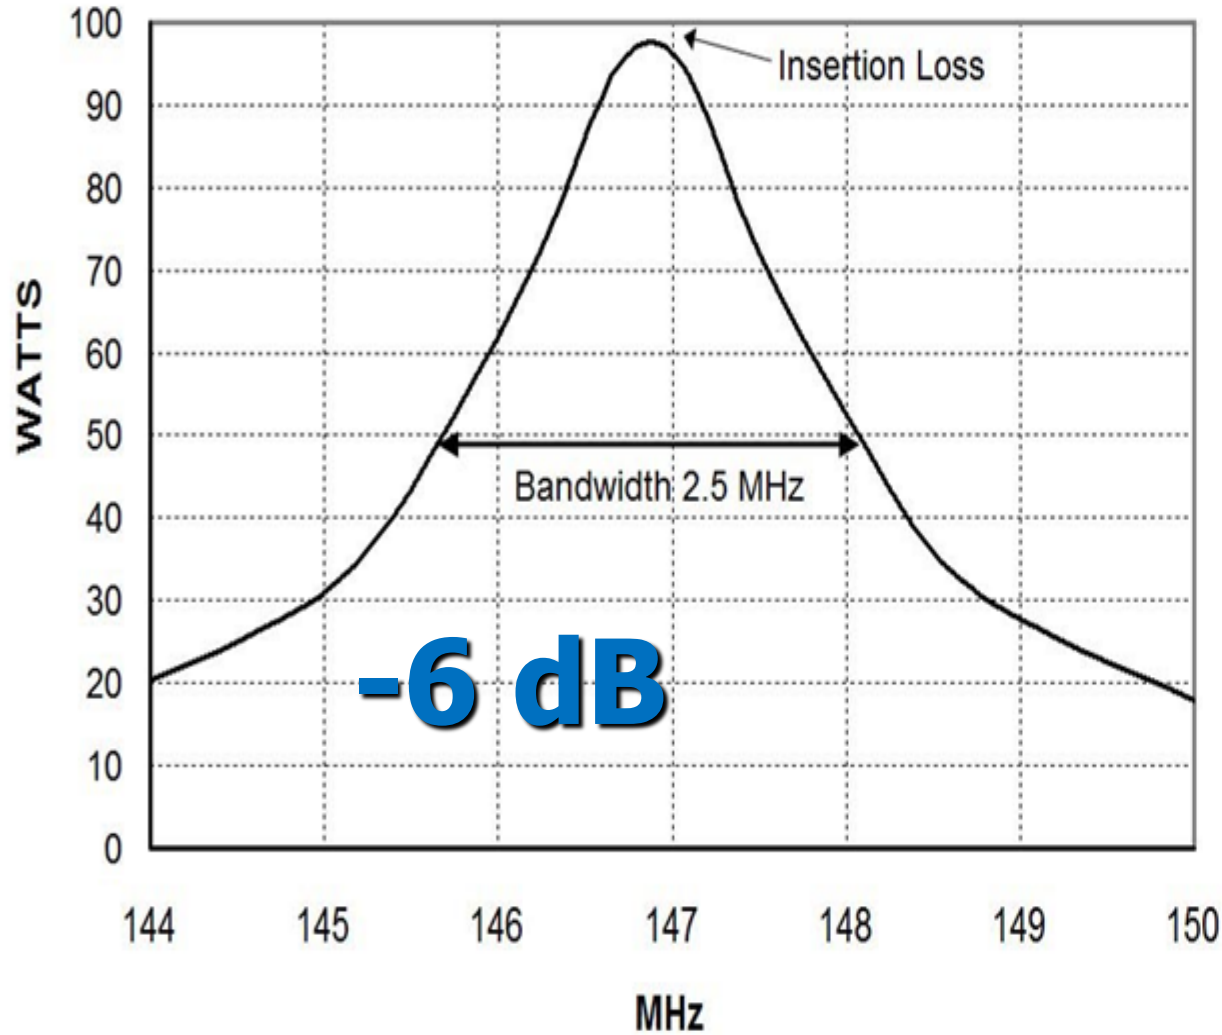

Your Signal in

The Incredible Challenge

dBm reference

Repeater's Signal out

All Done With Filters

Eliminate the
TX > RX "desense"

The Duplexer

Bandpass