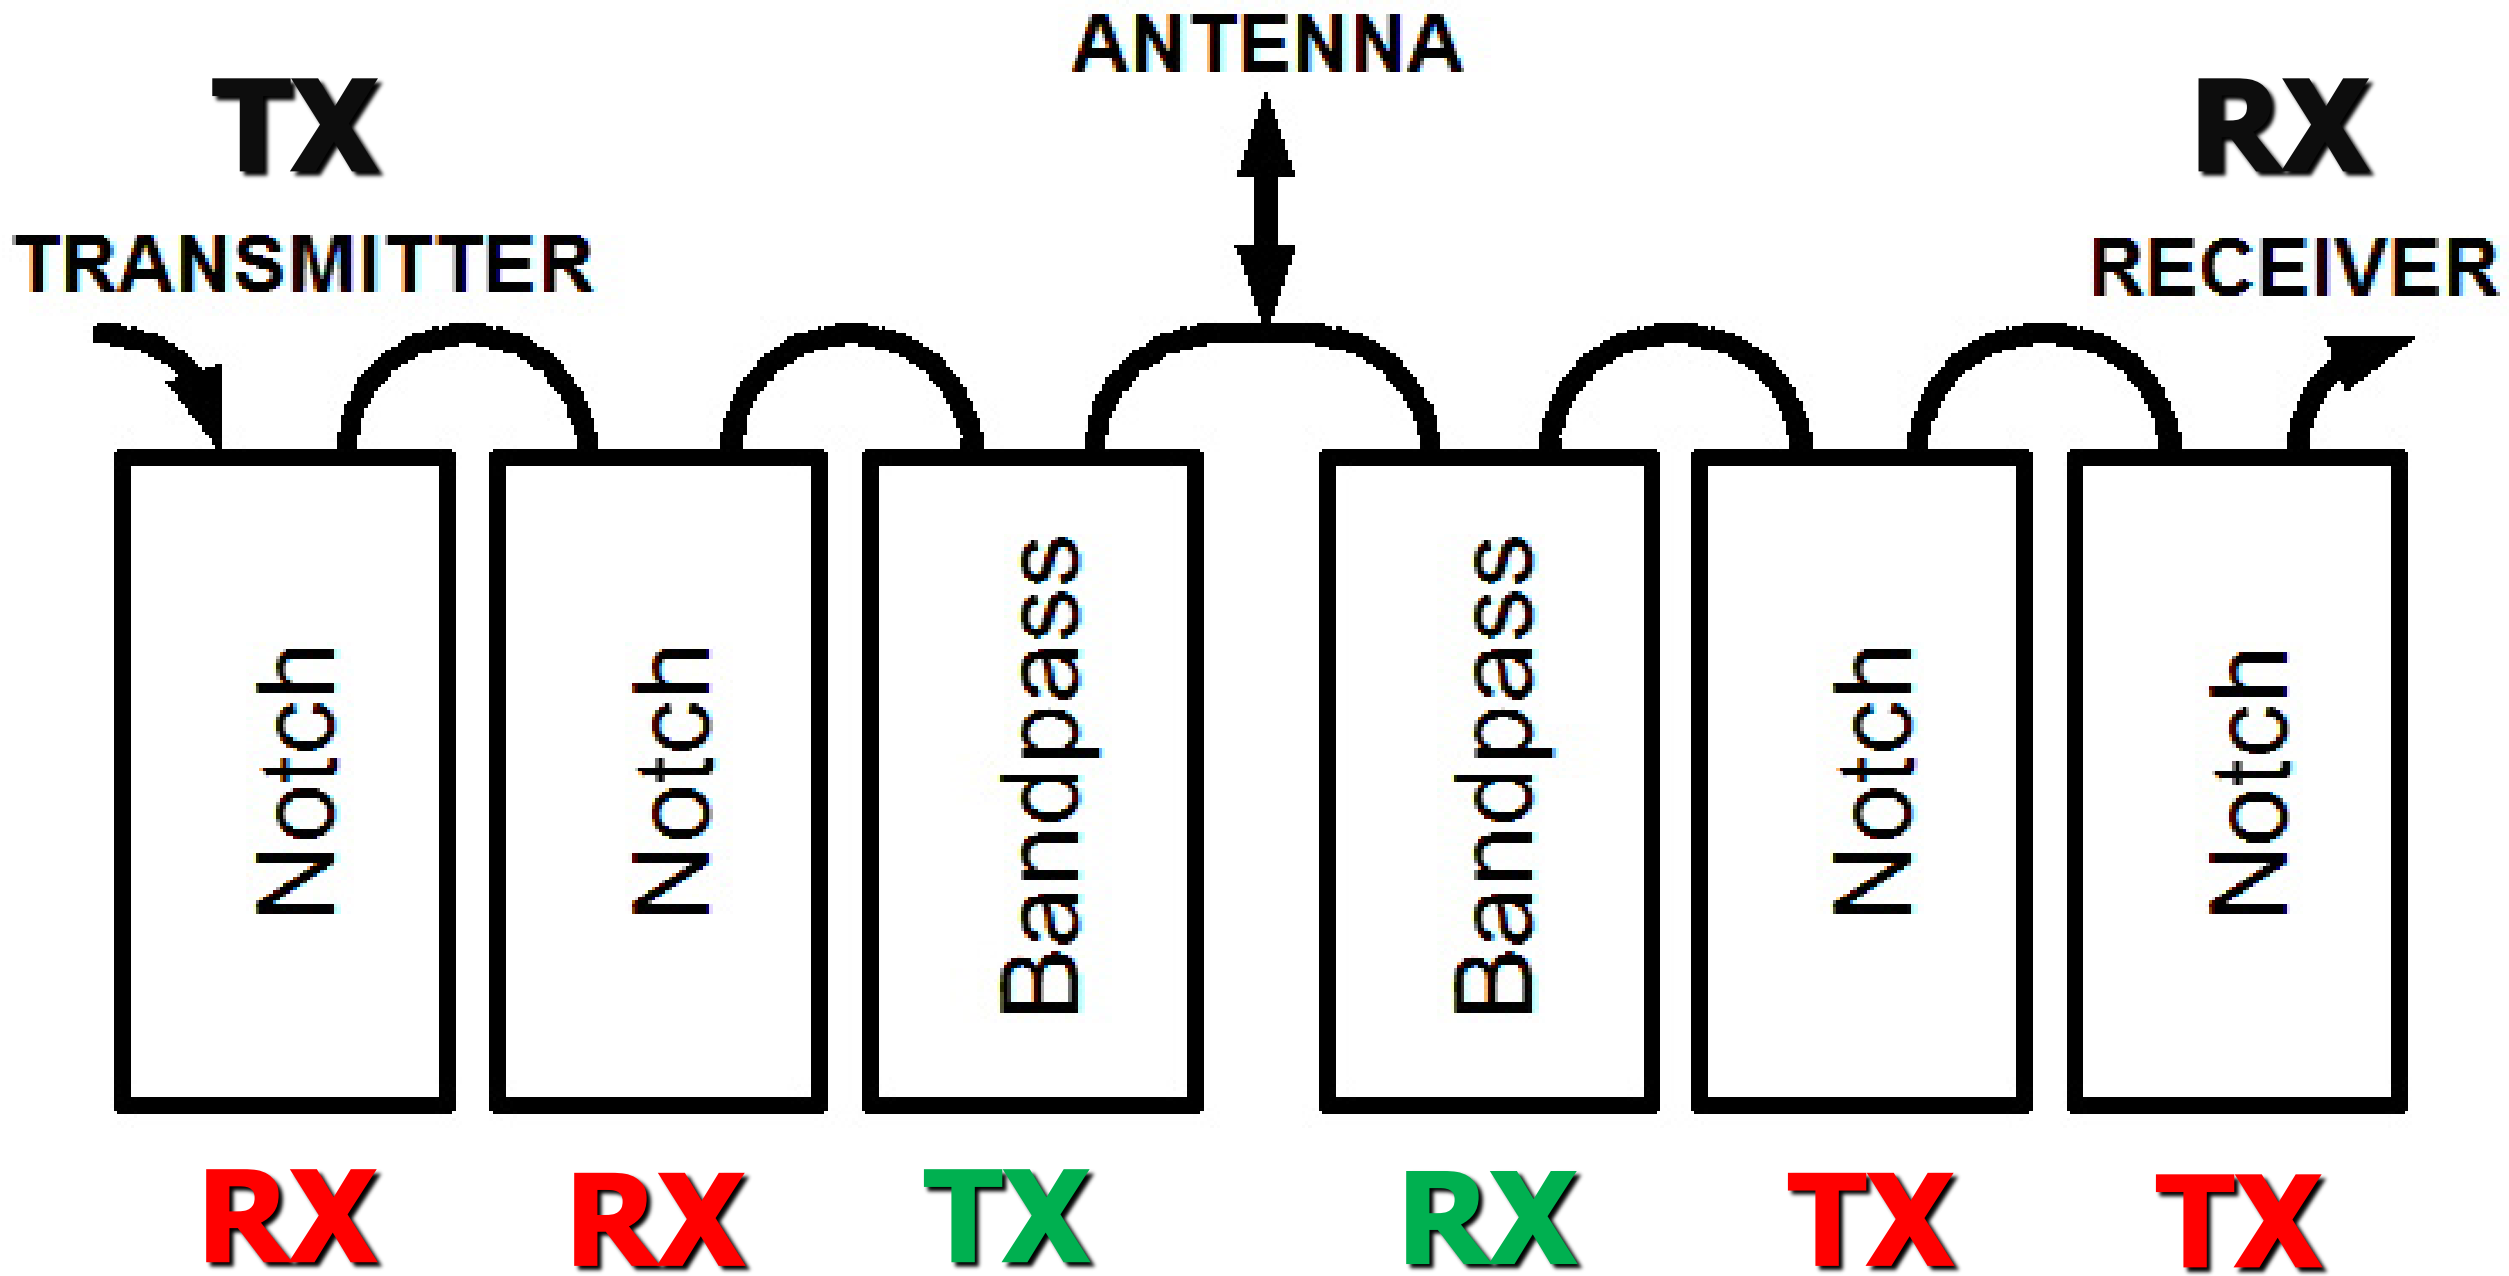

BNC

PL239

Capacitive Coupling Probes

Capacitive Coupling Probes

Port Coupling

Making a B_p Cavity

Into a B_R Cavity

Bandpass B_p Series with Line

B_R (notch)

In Parallel with the Line

Cavity Types In a Duplexer

Home-Brew Example

3.6 to 1 ratio

Wilton Performance Pans Aluminum Round Cake Pan, Create Delicious Cakes, Mouthwatering Quiches and More in this Durable, Even-Heating Pan, 6-Inch